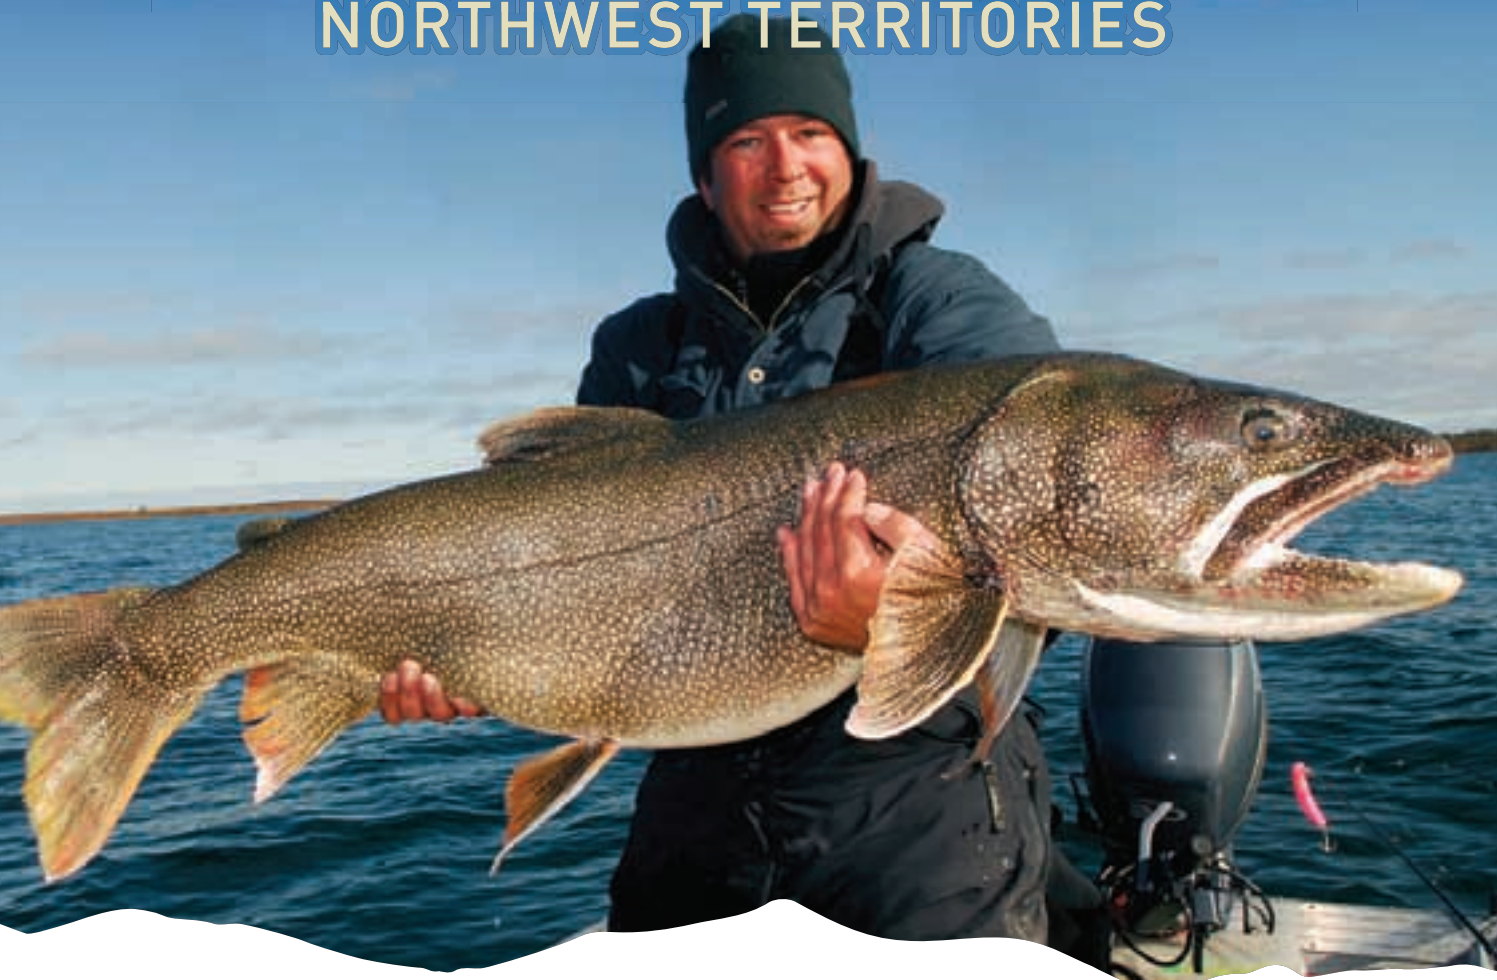

### WELCOME TO OUR ANGLERS' PARADISE

Fish for lake trout, northern pike, arctic grayling, arctic char, pickerel (walleye) in an angler's paradise of wild rivers and pristine lakes. Experience serenity and an exhilarating challenge at one of our wilderness fishing lodges. For a copy of our **2009 Fishing Guide** visit our website or call toll-free **1.800.661.0788**

#### FRONTIER FISHING LODGE

Located on the East Arm of Great Slave Lake providing spectacular scenery and worldclass fishing for Lake Trout, Arctic Grayling and Northern Pike. The adventure awaits you...